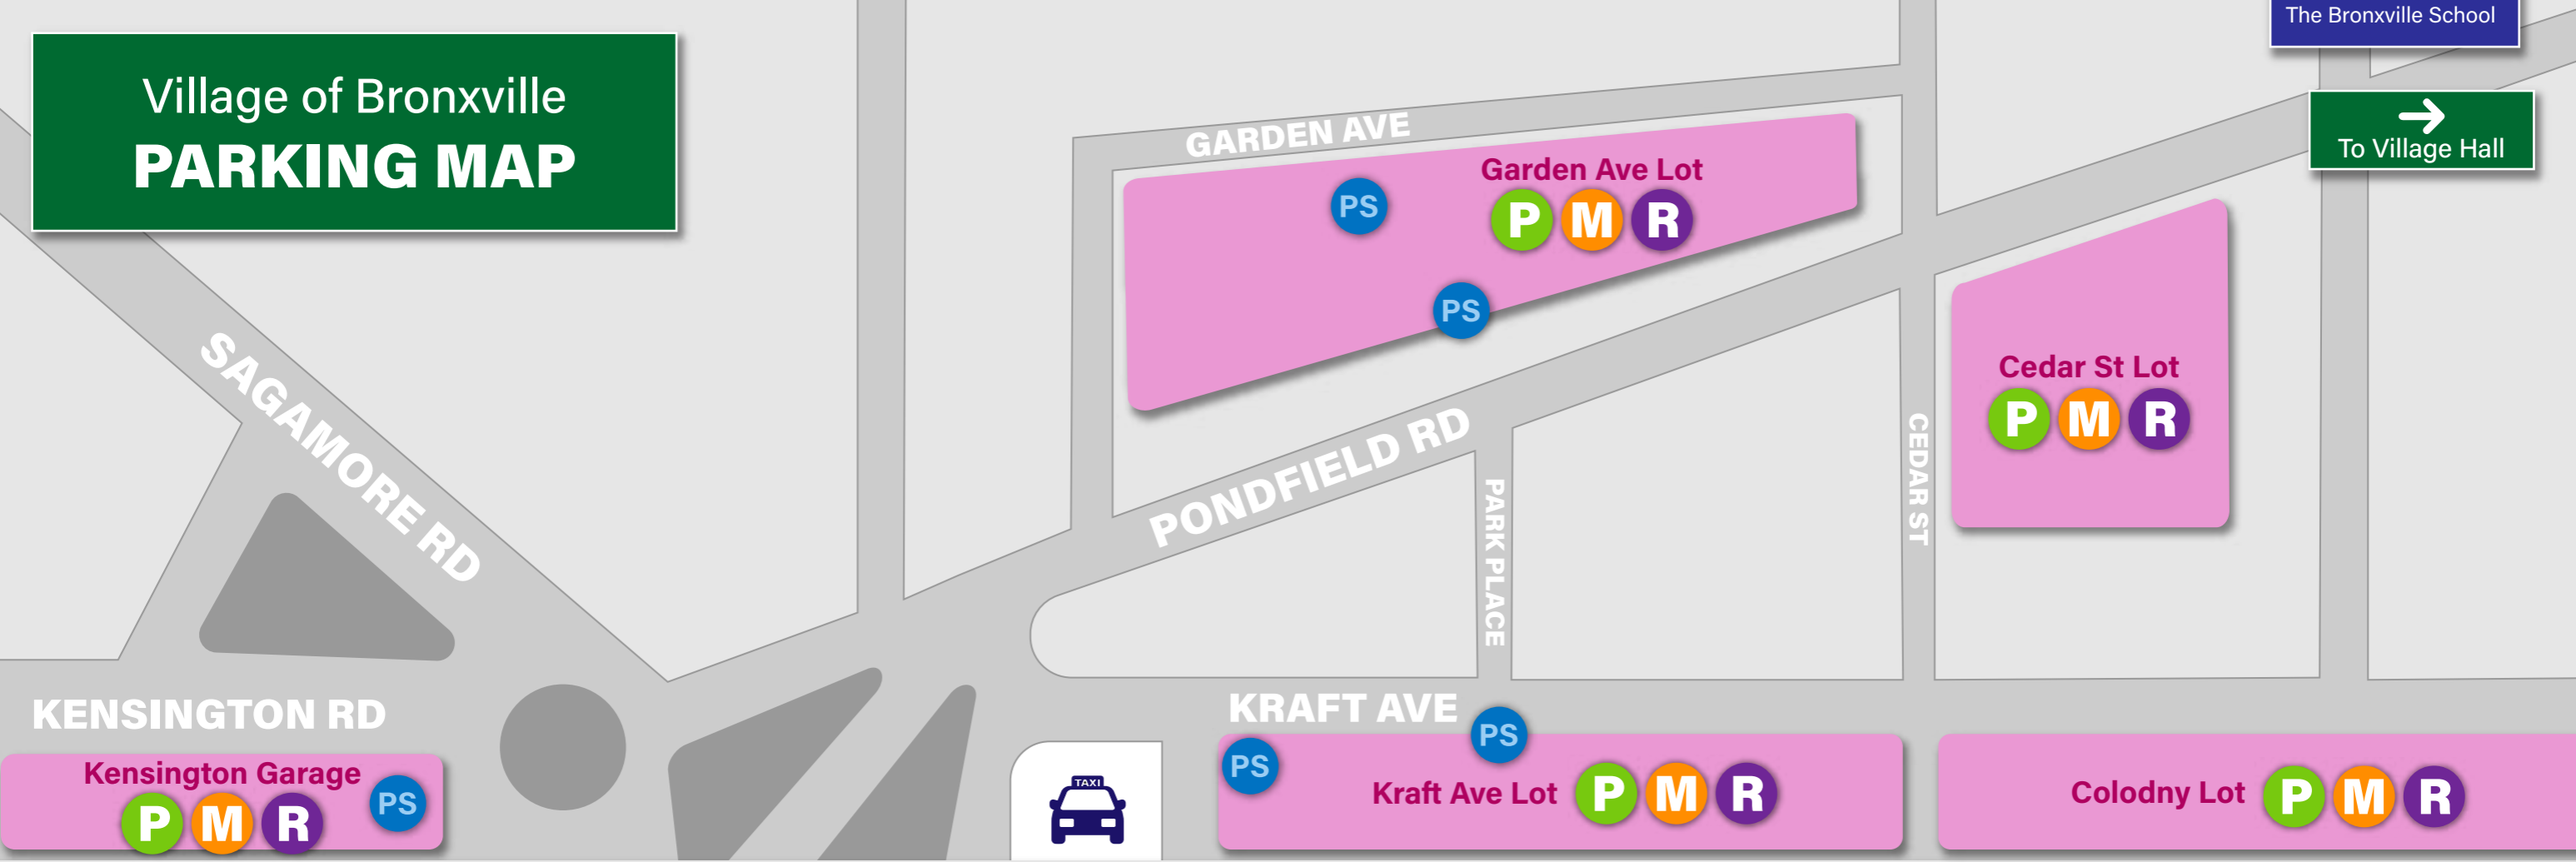

Village of Bronxville PARKING MAP

The Bronxville School

→
To Village Hall

Legend

- Parking Lots
- Public Parking
- Merchant Parking
- Resident Parking
- Meter Pay Station
- Electric Car Charging Station

Parking Meters

Downtown Bronxville has parking meters on most streets for times ranging from 30 minutes - 2 hours. Pay with quarters in the meter, at a Pay Station or by phone with PANGO.

Parking lots & garage have parking from 2-11 hours. Pay with cash, credit card or PANGO.