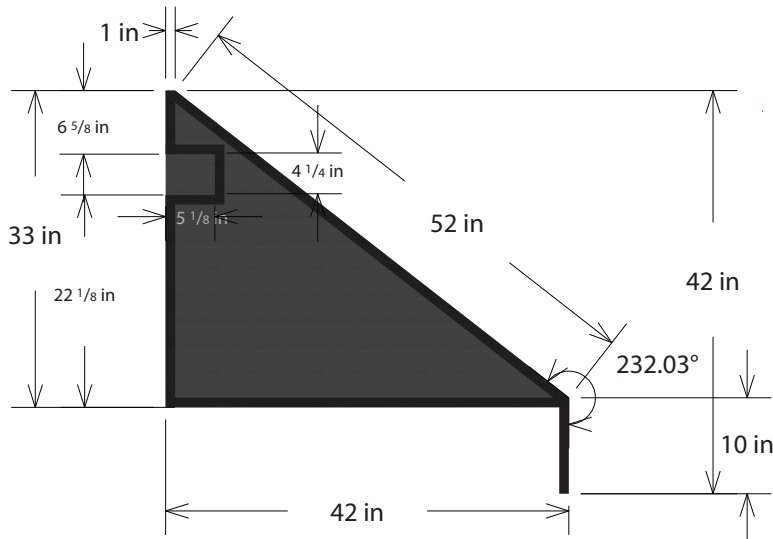

### Awning - Stationary

Fabricate stationary shed awning fabricated from 1" x 1" extruded aluminum and covered with Black Firesist Fabric.  
 Note: Black Painted frames  
 42" high x 42" out x 100" with notch for wiring.

*Black Fabric with gold metallic lettering on truss*

Customer Information		Job Description	Customer Approval
<p><i>San Signs &amp; Awnings</i>            925 Saw Mill River Rd.            Yonkers, NY 10710</p> <p><b>www.sansigns.com   info@sansigns.com</b>  <b>Ph: 914.375.6674   Fax: 914.375.6689</b></p> 	<p><b>Job Name:</b> 3261 - Scalini New Entry Awning  <b>Location:</b> 65 Pondfield Rd            Bronxville, NY 10708            United States of America  <b>Date:</b> 3/11/2024  <b>Project Manager:</b> Isabel Miguel  <b>Designer:</b> Eddy S</p>	<p><b>Material:</b> Firesist Black Fabric  <b>Qty:</b> 1  <b>Size:</b> 100" w X 42" D x 42" H  <b>Color/Copy:</b> Gold Metallic Paint  <b>Lamination:</b> N/A  <b>Install:</b> By SSA  <b>Fonts:</b></p>	<p>Customer Signature _____ Date _____</p> <p><small>The artwork provided is the exclusive property of San Signs. It is protected by all copyright laws. This artwork can not be used or reproduced without our consent. Unauthorized use is subject to all penalties provided for.</small></p>