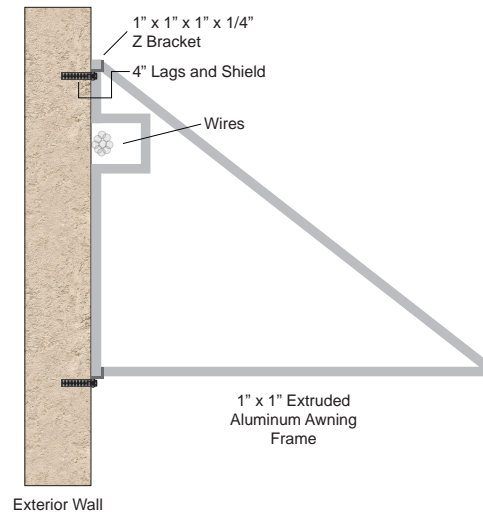

### Awning - Stationary

Fabricate stationary shed awning fabricated from 1" x 1" extruded aluminum and covered with Black Firesist Fabric.  
 Note: Black Painted frames  
 42" high x 42" out x 100" with notch for wiring.

*Black Fabric with gold metallic lettering on truss*

Customer Information		Job Description	Customer Approval
<p><i>San Signs &amp; Awnings</i>            925 Saw Mill River Rd.            Yonkers, NY 10710</p> <p><b>www.sansigns.com   info@sansigns.com</b>  <b>Ph: 914.375.6674   Fax: 914.375.6689</b></p> 	<p><b>Job Name:</b> 3261 - Scalini New Entry Awning  <b>Location:</b> 65 Pondfield Rd            Bronxville, NY 10708            United States of America  <b>Date:</b> 3/11/2024  <b>Project Manager:</b> Isabel Miguel  <b>Designer:</b> Eddy S</p>	<p><b>Material:</b> Firesist Black Fabric  <b>Qty:</b> 1  <b>Size:</b> 100" w X 42" D x 42" H  <b>Color/Copy:</b> Gold Metallic Paint  <b>Lamination:</b> N/A  <b>Install:</b> By SSA  <b>Fonts:</b></p>	<p>Customer Signature _____ Date _____</p> <p><small>The artwork provided is the exclusive property of San Signs. It is protected by all copyright laws. This artwork can not be used or reproduced without our consent. Unauthorized use is subject to all penalties provided for.</small></p>