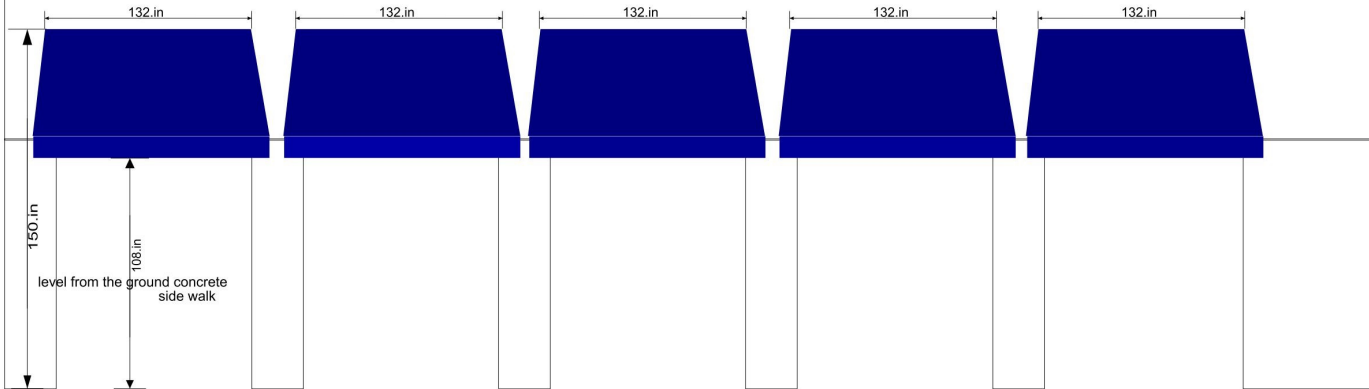

DISCLAIMER:
We Have Made An Effort To Provide Fabric Images That Closely Represent The Fabric Colors. However, Due To All The Possible Variants Lights Source, Monitor Quality We Cannot Guarantee That Fabric The Images Accurately Represent The True Fabric Colors. Please, Take This Into Consideration. If You Are Attempting To Color Match Materials