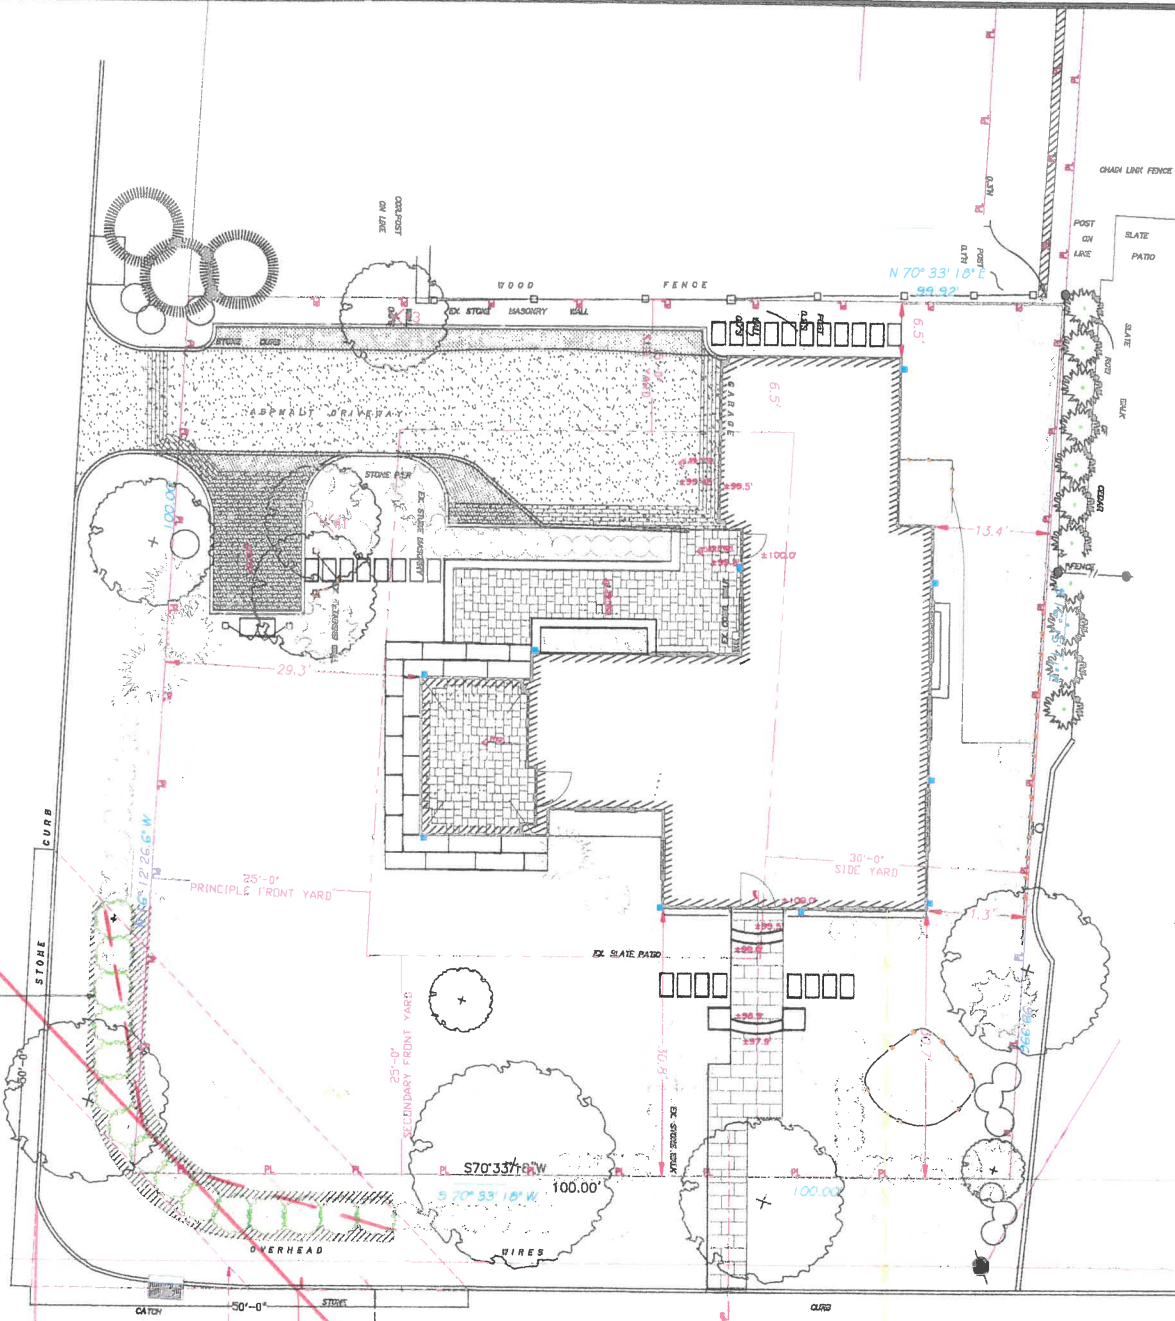

PROPOSED EVERGREEN ILEX HEDGE ±6' TALL WITH GROUND COVER BELOW TO MATCH EX. HEDGE AND GROUNDCOVERS.

PROPOSED 25' LINE OF SIGHT TRIANGLE
 50' LINE OF SIGHT TRIANGLE

- ⊗ NEW PERENNIALS +
- NEW TREES
- ⊖ EXISTING TREES
- PROPERTY LINE

ELM ROCK AVENUE